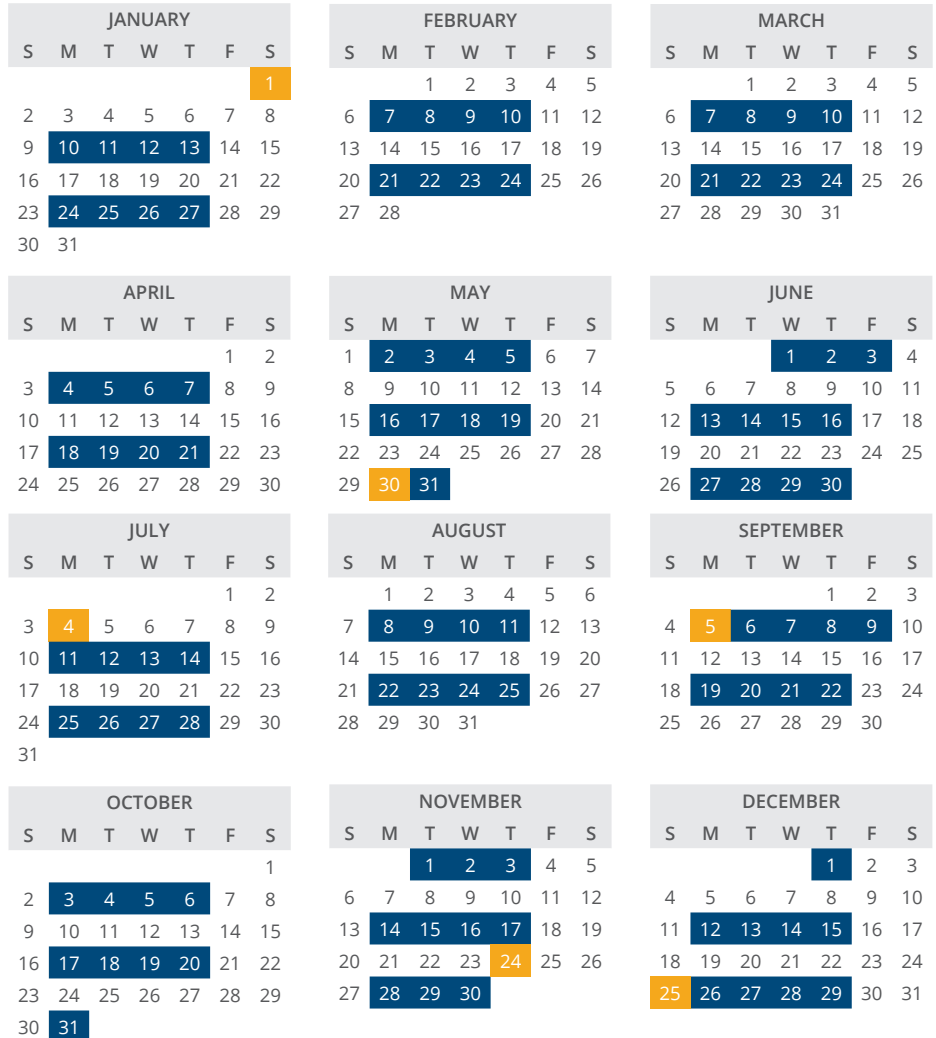

- ✓ **METAL CANS**  
Recycle all food and beverage metal cans — steel, tin, bi-metal and aluminum.

- ✓ **CARDBOARD, NEWSPAPER AND MAGAZINES**  
Recycle newspaper inserts, catalogs, paperback books, phone books and brochures.

# CITY OF EAST POINT

## 2022 Recycling Schedule

## 2023 Recycling Schedule