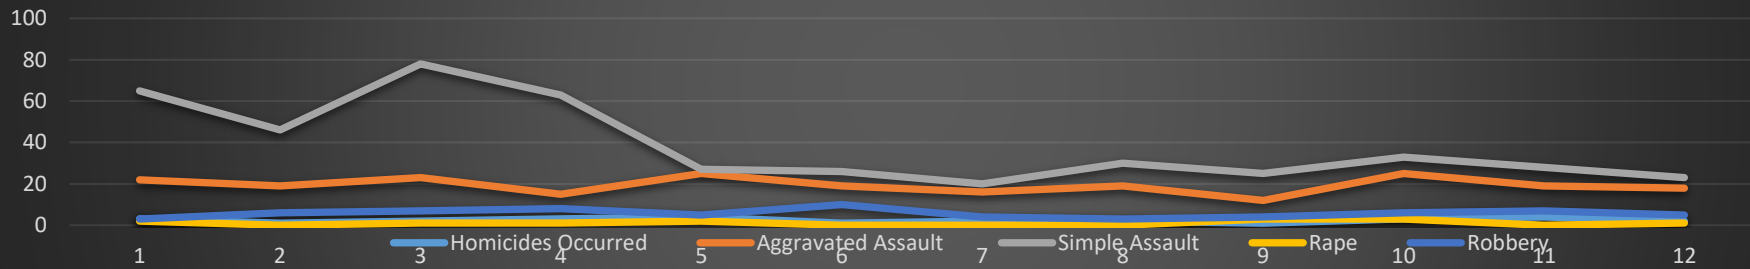

## East Point Police Department Crime Stats 2022

Person Crimes	January	February	March	April	May	June	July	August	September	October	November	December	YTD
Homicides Occurred	3	1	2	3	4	1	2	2	1	3	4	2	28
<b>Homicides Solved</b>	<b>2</b>	<b>0</b>	<b>1</b>	<b>0</b>	<b>3</b>	<b>1</b>	<b>1</b>	<b>2</b>	<b>1</b>	<b>3</b>	<b>3</b>	<b>0</b>	<b>21</b>
Aggravated Assault	22	19	23	15	25	19	16	19	12	25	19	18	232
Simple Assault	65	46	78	63	27	26	20	30	25	33	28	23	464
Rape	2	0	1	1	2	0	0	0	3	3	0	1	13
Robbery	3	6	7	8	5	10	4	3	4	6	7	5	68
Property Crimes	January	February	March	April	May	June	July	August	September	October	November	December	YTD
Burglary	23	21	28	26	14	25	20	28	24	17	31	24	281
Motor Vehicle Theft	41	35	33	30	33	30	54	36	28	45	46	59	470
Larceny thefts	137	118	150	126	121	163	185	229	208	194	251	271	2153
<b>TOTAL CRIMES</b>	<b>296</b>	<b>246</b>	<b>322</b>	<b>272</b>	<b>231</b>	<b>274</b>	<b>301</b>	<b>347</b>	<b>305</b>	<b>326</b>	<b>386</b>	<b>403</b>	<b>3709</b>

### Persons Crimes