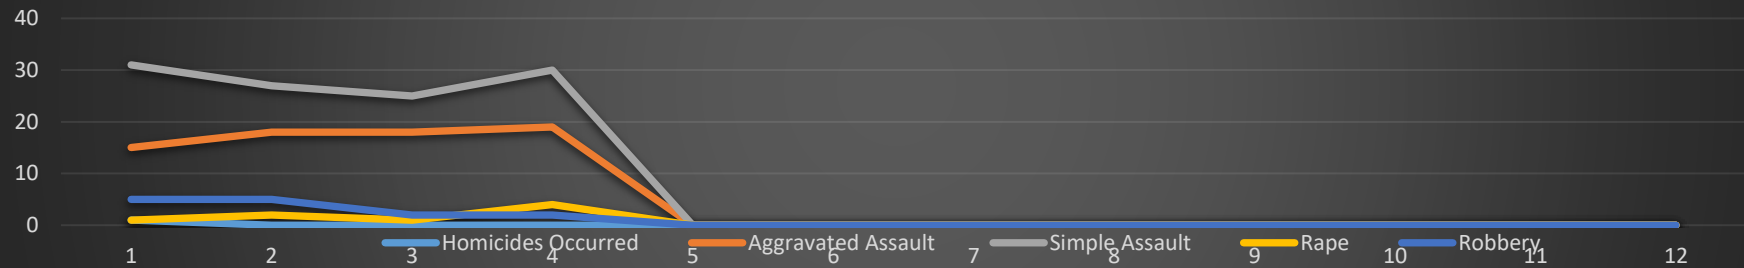

## East Point Police Department Crime Stats 2026

Person Crimes	January	February	March	April	May	June	July	August	September	October	November	December	YTD
Homicides Occurred	1	0	0	0	0	0	0	0	0	0	0	0	1
<b>Homicides Solved</b>	<b>0</b>	<b>0</b>	<b>0</b>	<b>0</b>	<b>0</b>	<b>0</b>	<b>0</b>	<b>0</b>	<b>0</b>	<b>0</b>	<b>0</b>	<b>0</b>	<b>0</b>
Aggravated Assault	15	18	18	19	0	0	0	0	0	0	0	0	70
Simple Assault	31	27	25	30	0	0	0	0	0	0	0	0	113
Rape	1	2	1	4	0	0	0	0	0	0	0	0	8
Robbery	5	5	2	2	0	0	0	0	0	0	0	0	14
Property Crimes	January	February	March	April	May	June	July	August	September	October	November	December	YTD
Burglary	20	8	14	15	0	0	0	0	0	0	0	0	57
Motor Vehicle Theft	22	22	14	17	0	0	0	0	0	0	0	0	75
Larceny thefts	134	113	138	114	0	0	0	0	0	0	0	0	499
<b>TOTAL CRIMES</b>	<b>229</b>	<b>195</b>	<b>212</b>	<b>201</b>	<b>0</b>	<b>0</b>	<b>0</b>	<b>0</b>	<b>0</b>	<b>0</b>	<b>0</b>	<b>0</b>	<b>837</b>

### Persons Crimes